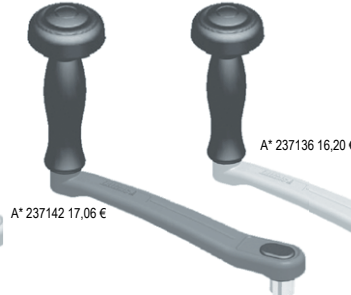

Code.....	237431	101734	101741	101742	101743
A(cm).....	180	180	180	180	180
B(cm).....	130	150	170	190	210
C(cm).....	135	135	135	135	135
Preise	136,78 €	147,53 €	173,11 €	171,16 €	176,75 €

Aluminium Canopies "Zeus", white A*

Our largest canopy, with quadruple supports the ZEUS offers a sag free canopy at low line tensions, which can still be hinged back and stowed. Made from the same proven materials as the rest of our range, this canopy offers over 5m of covered area.

Code.....	101745	101749	101760
A(cm).....	240	240	240
B(cm).....	170	190	210
C(cm).....	135	135	135
Preise	213,93 €	238,15 €	254,89 €

Canopies "Basic", white A* ab 80,79 €

These competitively priced canopies are designed to be used as shade canopies on rigid craft and small inflatables. It is constructed from strong nylon coated PVC, with marine grade anodized aluminum supports. Available with white top. Canopy accessories are available separately.

Code.....	106827	106871	106880	106882
A(cm).....	133	195	235	280
B(cm).....	120	140	162	180
C(cm).....	105	109	113	117
Preise	80,79 €	87,71 €	92,33 €	93,04 €

Winchkurbel

Winch Handles

LALIZAS Winch Handles have been designed to operate efficiently with the minimum effort from you. They are lightweight, easy to handle, and highly resistant to the marine environment, as they are constructed from aluminium. LALIZAS winch handles are available in two lengths 20cm and 25cm, each with or without locking mechanism, and speed handle.