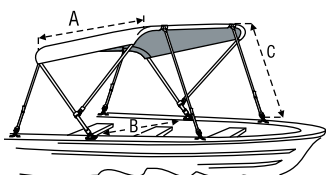

Aluminium Canopies "Venus", white A*

Offered in the same four sizes as the POSEIDON, the VENUS follows the same design parameters as that model. In addition a central support is fitted to stop any sag in the fabric. This also allows for less tension to be applied to the adjustable tethers used to maintain the shape of the canopy.

Code.....	237431	101734	101741	101742	101743
A(cm).....	180	180	180	180	180
B(cm).....	130	150	170	190	210
C(cm).....	135	135	135	135	135
Preise	136,78 €	147,53 €	173,11 €	171,16 €	176,75 €