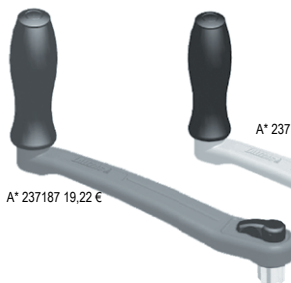

Code.....	237431	101734	101741	101742	101743
A(cm).....	180	180	180	180	180
B(cm).....	130	150	170	190	210
C(cm).....	135	135	135	135	135
Preise	136,78 €	147,53 €	173,11 €	171,16 €	176,75 €

Aluminium Canopies "Zeus", white A*

Our largest canopy, with quadruple supports the ZEUS offers a sag free canopy at low line tensions, which can still be hinged back and stowed. Made from the same proven materials as the rest of our range, this canopy offers over 5m of covered area.

Code.....	101745	101749	101760
A(cm).....	240	240	240
B(cm).....	170	190	210
C(cm).....	135	135	135
Preise	213,93 €	238,15 €	254,89 €

Canopies "Basic", white A* ab 80,79 €

These competitively priced canopies are designed to be used as shade canopies on rigid craft and small inflatables. It is constructed from strong nylon coated PVC, with marine grade anodized aluminum supports. Available with white top. Canopy accessories are available separately.

Code.....	106827	106871	106880	106882
A(cm).....	133	195	235	280
B(cm).....	120	140	162	180
C(cm).....	105	109	113	117
Preise	80,79 €	87,71 €	92,33 €	93,04 €

Winchkurbel

Winch Handles

LALIZAS Winch Handles have been designed to operate efficiently with the minimum effort from you. They are lightweight, easy to handle, and highly resistant to the marine environment, as they are constructed from aluminium. LALIZAS winch handles are available in two lengths 20cm and 25cm, each with or without locking mechanism, and speed handle.