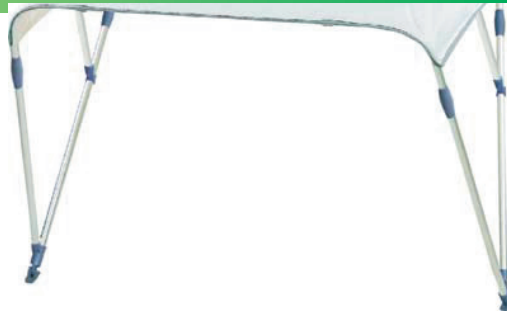

watermakers

Aluminium Canopies "POSEIDON", white A*

The POSEIDON is the only one of our range of professional canopies offering a single span design with aluminium tubes, heavy weight waterproof fabric and UV stable polycarbonate hinges and fittings. All you need to supply are the screws.

Code.....	237416	101719	101724	101726	101729
A(cm).....	180	180	180	180	180
B(cm).....	130	150	170	190	210
C(cm).....	110	110	110	110	110
Preise	109,24 €	123,93 €	141,64 €	149,54 €	159,34 €

Aluminium Canopies "Venus", white A*

Offered in the same four sizes as the POSEIDON, the VENUS follows the same design parameters as that model. In addition a central support is fitted to stop any sag in the fabric. This also allows for less tension to be applied to the adjustable tethers used to maintain the shape of the canopy.

Our largest canopy, with quadruple supports the ZEUS offers a sag free canopy at low line tensions, which can still be hinged back and stowed. Made from the same proven materials as the rest of our range, this canopy offers over 5m of covered area.