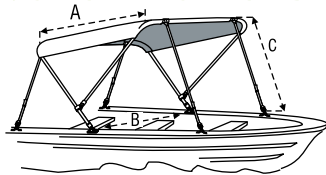

watermakers