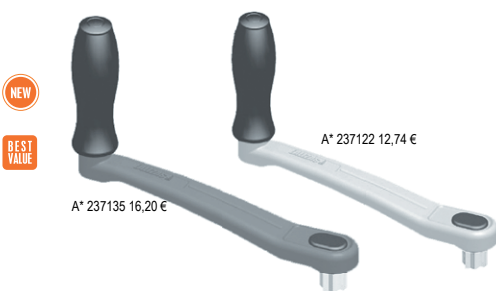

Offered in the same four sizes as the POSEIDON, the VENUS follows the same design parameters as that model. In addition a central support is fitted to stop any sag in the fabric. This also allows for less tension to be applied to the adjustable tethers used to maintain the shape of the canopy.

Our largest canopy, with quadruple supports the ZEUS offers a sag free canopy at low line tensions, which can still be hinged back and stowed. Made from the same proven materials as the rest of our range, this canopy offers over 5m of covered area.

Code.....	101745	101749	101760
A(cm).....	240	240	240
B(cm).....	170	190	210
C(cm).....	135	135	135
Preise	213,93 €	238,15 €	254,89 €

Canopies "Basic", white A* ab 80,79 €

These competitively priced canopies are designed to be used as shade canopies on rigid craft and small inflatables. It is constructed from strong nylon coated PVC, with marine grade anodized aluminum supports. Available with white top. Canopy accessories are available separately.

Code.....	106827	106871	106880	106882
A(cm).....	133	195	235	280
B(cm).....	120	140	162	180
C(cm).....	105	109	113	117
Preise	80,79 €	87,71 €	92,33 €	93,04 €

Winchkurbel

Winch Handles

LALIZAS Winch Handles have been designed to operate efficiently with the minimum effort from you. They are lightweight, easy to handle, and highly resistant to the marine environment, as they are constructed from aluminium. LALIZAS winch handles are available in two lengths 20cm and 25cm, each with or without locking mechanism, and speed handle.