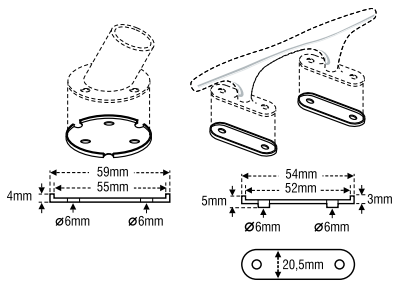

Linkwasseranlagen/Watermakers

from 15 - 300 lit/h

Plastic Base for metal Support c*

Constructed solely to be placed between the metal supports, such as rails or canopies etc, and the deck so as to protect it from scratches. It is made with polypropylene, and it features three openings that channel the water out of the support, thus preventing rust. The plastic base is available in black or white colours and in two sizes.

Code.....	204142	204148	204143	204149
Shape.....				
Colour.....	White	White	Black	Black
	0,48 €	0,60 €	0,48 €	0,60 €

BEST VALUE

Thimble

Constructed from Nylon, they are lightweight, and highly resistant to strain and wear. They are available in eight sizes from 8mm to 22mm diameter.

Code.....	204144	204150	204152	204156	204160	204166	204173	204177
For rope (mm).....	Ø 8	Ø 10	Ø 12	Ø 14	Ø 16	Ø 18	Ø 20	Ø 22
Colour.....	White	White	White	White	White	White	White	White
	0,48 €	0,60 €	0,72 €	1,02 €	0,92 €	1,30 €	1,76 €	1,87 €